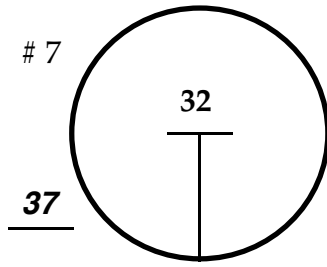

ROUND

DAY

DATE

COURSE

Paced to Yellow Dot @ 108 sprinkler

Paced to Yellow Dot @ 110 sprinkler

Paced to Yellow Dot @ 95 sprinkler