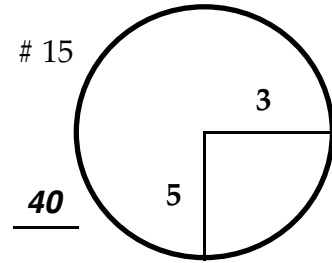

ROUND

DAY

DATE

COURSE

Paced to Yellow Dot @ 108 sprinkler

Paced to Yellow Dot @ 110 sprinkler

Paced to Yellow Dot @ 95 sprinkler