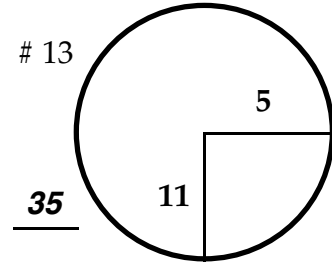

ROUND

DAY

DATE

COURSE

Paced to Yellow Dot @ 108 sprinkler

Paced to Yellow Dot @ 110 sprinkler

Paced to Yellow Dot @ 95 sprinkler