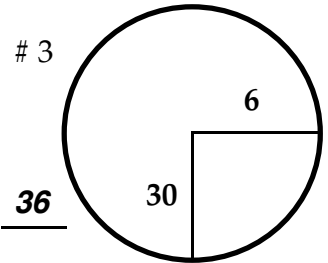

ROUND

DAY

DATE

COURSE

Paced to Yellow Dot @ 108 sprinkler

Paced to Yellow Dot @ 110 sprinkler

Paced to Yellow Dot @ 95 sprinkler