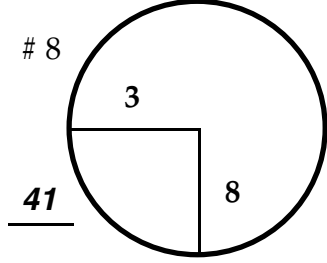

ROUND

DAY

DATE

COURSE

Paced to Yellow Dot @ 108 sprinkler

Paced to Yellow Dot @ 110 sprinkler

Paced to Yellow Dot @ 95 sprinkler