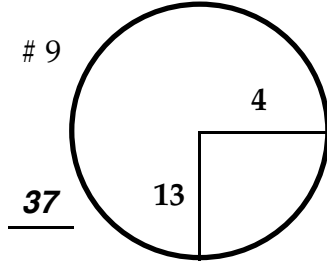

ROUND

DAY

DATE

COURSE

Paced to Yellow Dot @ 108 sprinkler

Paced to Yellow Dot @ 110 sprinkler

Paced to Yellow Dot @ 95 sprinkler