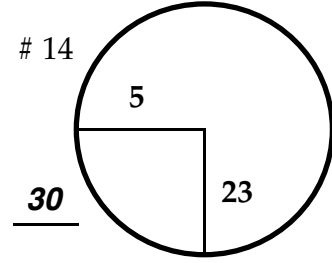

ROUND

DAY

DATE

COURSE

Paced to Yellow Dot @ 108 sprinkler

Paced to Yellow Dot @ 110 sprinkler

Paced to Yellow Dot @ 95 sprinkler