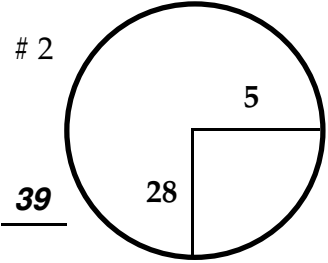

ROUND

DAY

DATE

COURSE

Paced to Yellow Dot @ 108 sprinkler

Paced to Yellow Dot @ 110 sprinkler

Paced to Yellow Dot @ 95 sprinkler