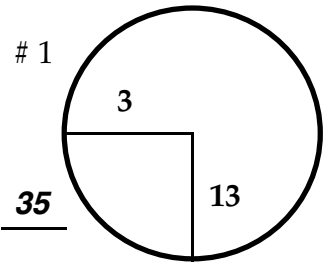

ROUND

DAY

DATE

COURSE

Paced to Yellow Dot @ 108 sprinkler

Paced to Yellow Dot @ 110 sprinkler

Paced to Yellow Dot @ 95 sprinkler